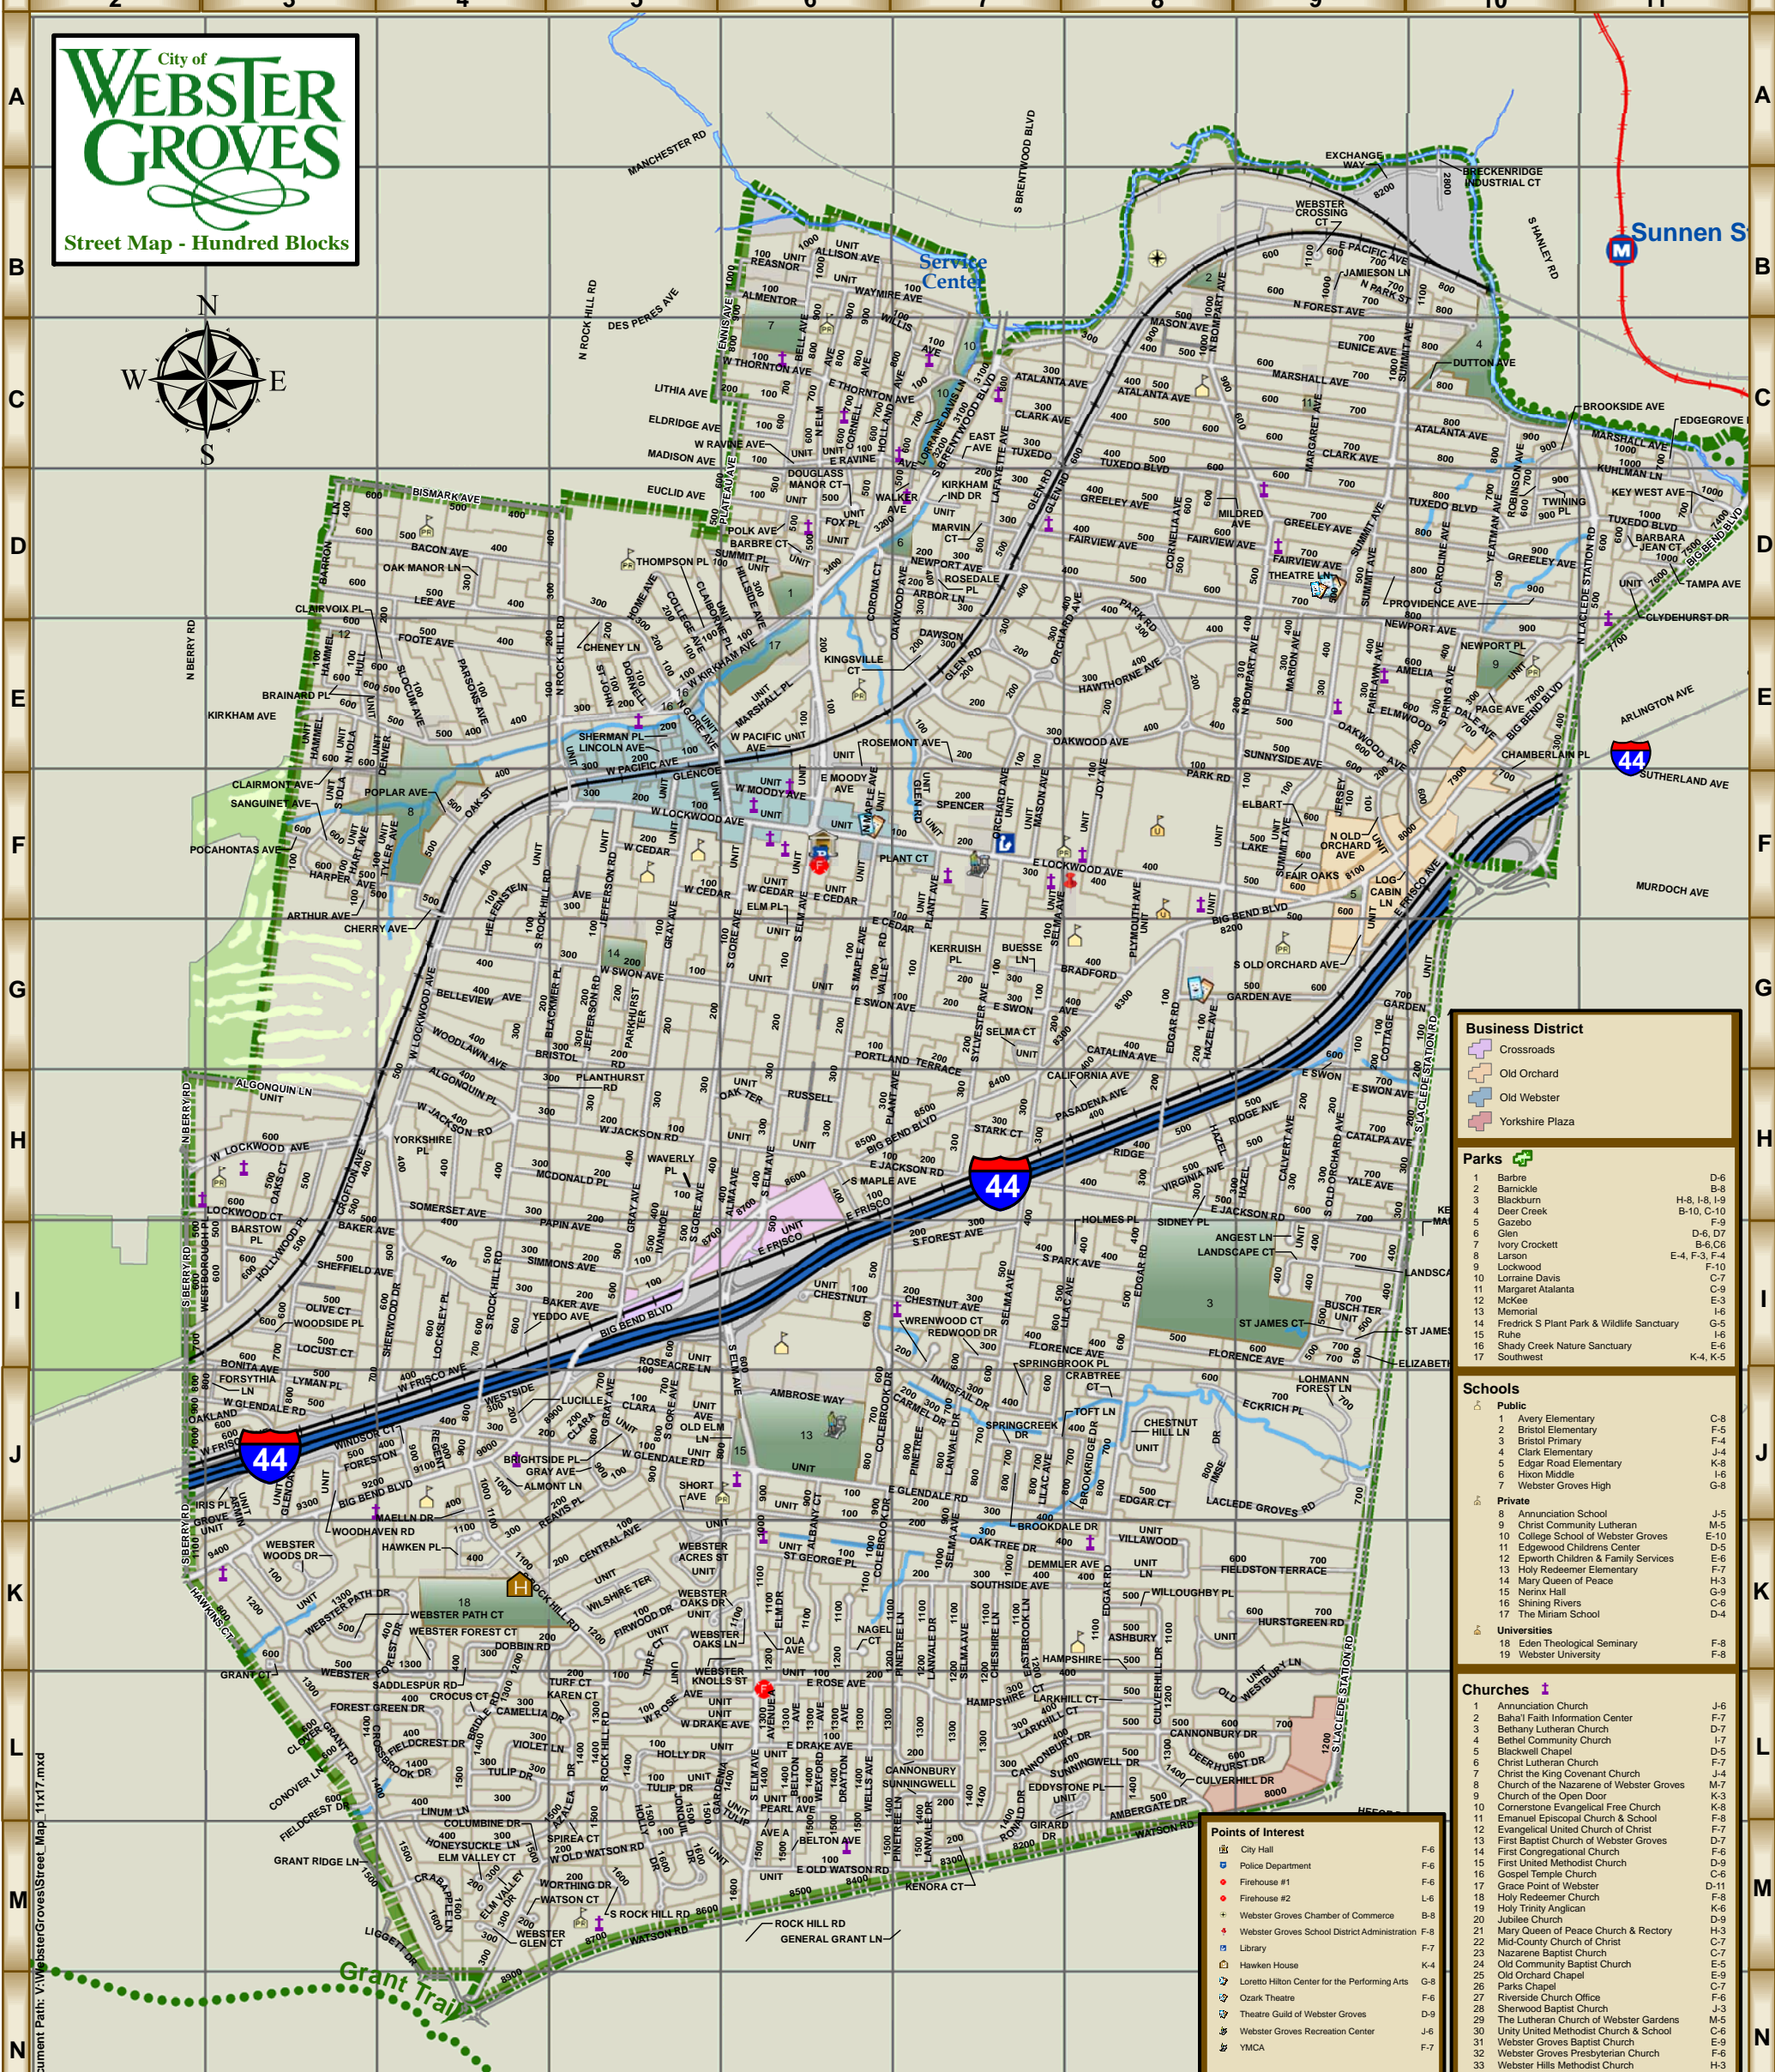

# City of WEBSTER GROVES

Street Map - Hundred Blocks

### Business District

- Crossroads
- Old Orchard
- Old Webster
- Yorkshire Plaza

### Parks

1 Barbre	D-6
2 Barnick	B-8
3 Blackburn	H-8, I-8, I-9
4 Deer Creek	B-10, C-10
5 Gabel	D-7
6 Glen	D-6, D-9
7 Ivory Crockett	B-6, C-6
8 Leno	E-4, F-3, F-4
9 Lockwood	B-10, C-10
10 Lorraine Davis	C-7
11 Margaret Atalanta	C-9
12 McKee	C-10
13 Memorial	H-3
14 Fredrick S Plant Park & Wildlife Sanctuary	G-5
15 Ruhe	E-6
16 Shady Creek Nature Sanctuary	E-6
17 Southwest	K-4, K-5